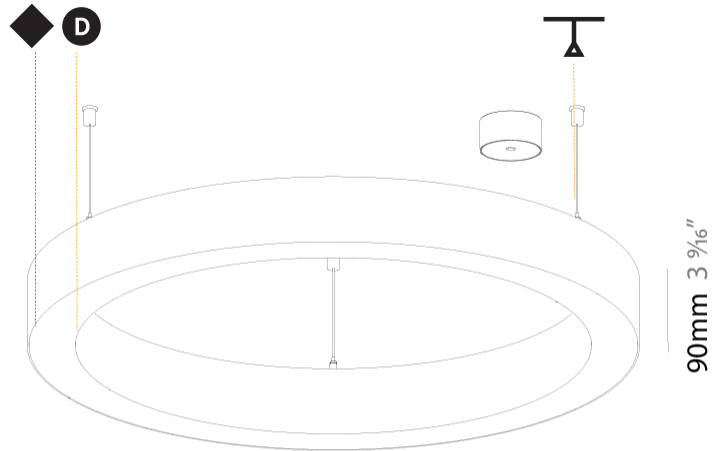

GENERAL

Series: Glorious
 Subseries: Glorious Slim
 Brand: Prolicht
 Division: Architectural
 Mounting Type: Suspension
 Mounting Location: Ceiling
 Subcategory: Ambient

PHYSICAL

Shape: Round
 Diameter (mm): 800
 Diameter (in): 31 1/2
 Height (mm): 90
 Height (in): 3 9/16
 Max. Overall Height (mm): 2090
 Max. Overall Height (in): 82 5/16
 Light Distribution: Direct
 Weight (kg): 6.772
 Weight (lbs): 14.93
 Diffuser: [PMMA - Opal or Micro-Prism](#)
 Fixture Finish: [SSR / BKV / CWI / CRY / HAB / LAG / UFT / ITA / RUA / RUR / MIC / FTG / MYG / TWT / LOD / PUS / FRO / FUP / KIA / POP / BLS / SPG / MEY / GOH / GUM / CHC / COM / ABZ / JAG / OBR / MOS / ROR](#)
 Fixture Material: Aluminum
 Cable Details: 2000mm or 6000mm Transparent Cable

Ø 670mm 26 3/8"

Ø 800mm 31 1/2"

PROJECT	_____
TYPE	_____
SPECIFIER	_____
QUANTITY	_____
DATE	_____

GLORIOUS SLIM SUSPENSION

A300063-

base number	LED Dimming	Color Temperature	Finishes (Diamond)	Diffuser Options	Cable Options
-------------	-------------	-------------------	--------------------	------------------	---------------

GENERAL

Series: Glorious
Subseries: Glorious Slim
Brand: Prolicht
Division: Architectural
Mounting Type: Suspension
Mounting Location: Ceiling
Subcategory: Ambient

PHYSICAL

Shape: Round
Diameter (mm): 800
Diameter (in): 31 1/2
Height (mm): 90
Height (in): 3 9/16
Max. Overall Height (mm): 2090
Max. Overall Height (in): 82 5/16
Light Distribution: Direct / Indirect
Weight (kg): 8.128
Weight (lbs): 17.92
Diffuser: PMMA - Opal or Micro-Prism
Fixture Finish: SSR / BKV / CWI / CRY / HAB / LAG / UFT / ITA / RUA / RUR / MIC / FTG / MYG / TWT / LOD / PUS / FRO / FUP / KIA / POP / BLS / SPG / MEY / GOH / GUM / CHC / COM / ABZ / JAG / OBR / MOS / ROR
Fixture Material: Aluminum
Cable Details: 2000mm or 6000mm Transparent Cable